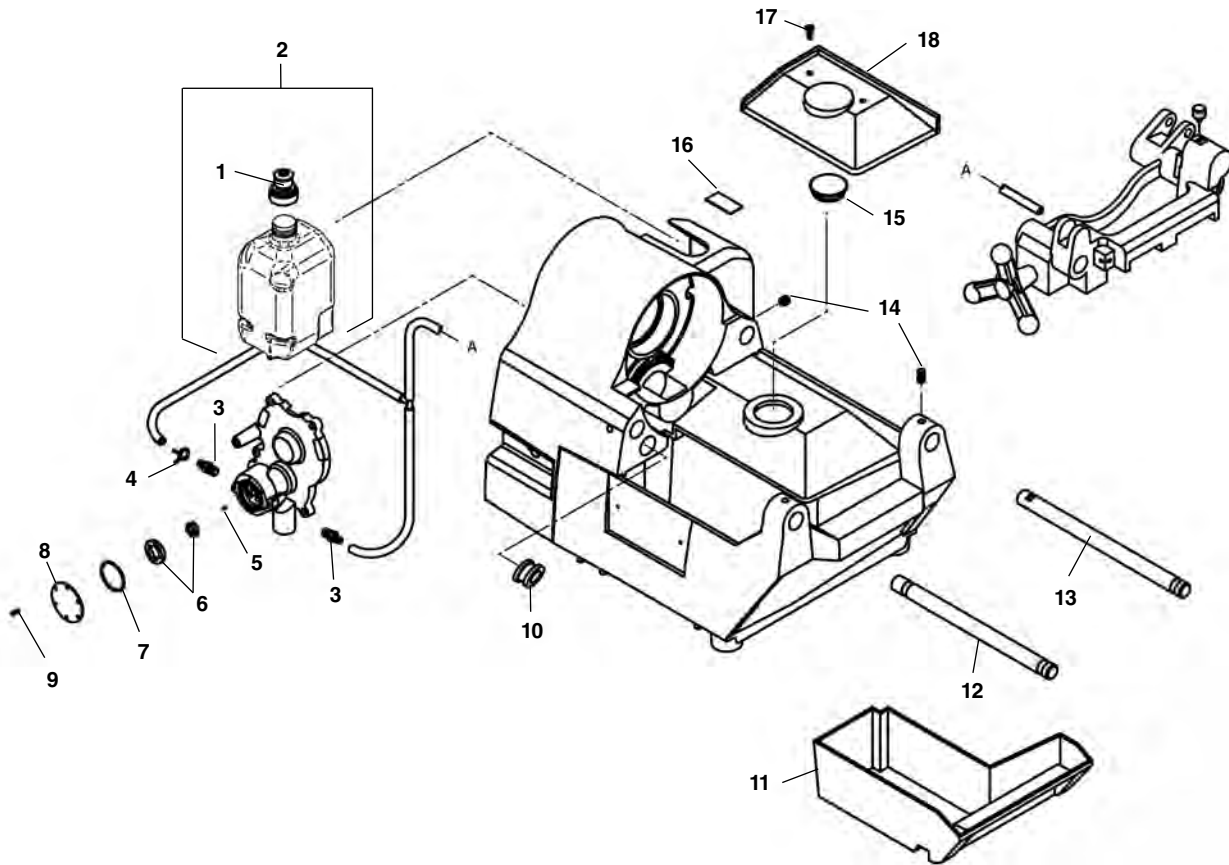

### Coolant System Components

**NOTE: Order parts by Catalog Number only.  
DO NOT order by Reference Number.**

Ref. No.	Catalog No.	Description	Ref. No.	Catalog No.	Description
1	69452	Reservoir Cap	11	69257	Chip Tray
2	94707	Coolant Reservoir Assy. w/Hoses	12	69322	Front Rail
3	69157	Hose Fitting 1/8" NPT x 1/4" Barb (2)	13	69247	Rear Rail
4	72457	Hose Clamp	14	69397	Set Screw 1/4" - 20 x 5/16" (4)
5	96885	Gerotor Pin	15	69367	Brush Cover Plastic Plug
6	96870	Gerotor Set	16	72387	Vent Cap Decal
7	96875	O-Ring		72392	Vent Cap Decal (Europe, Japan)
8	96840	Cover Plate	17	79965	Screw #10 - 32 x 1/2" (2)
9	46130	Screw #4-28 Self Forming (6)	18	72027	Drip Cover
10	47080	Grommet			